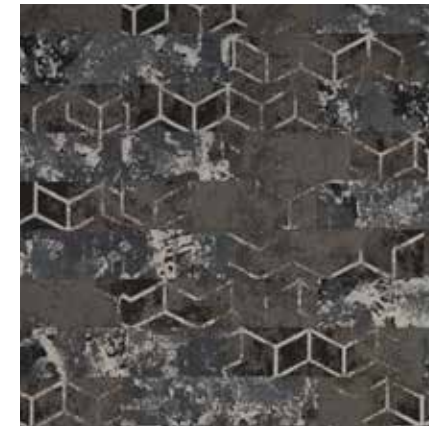

MISTY midnight goose
19897

FOSSIL terrain goose
49897